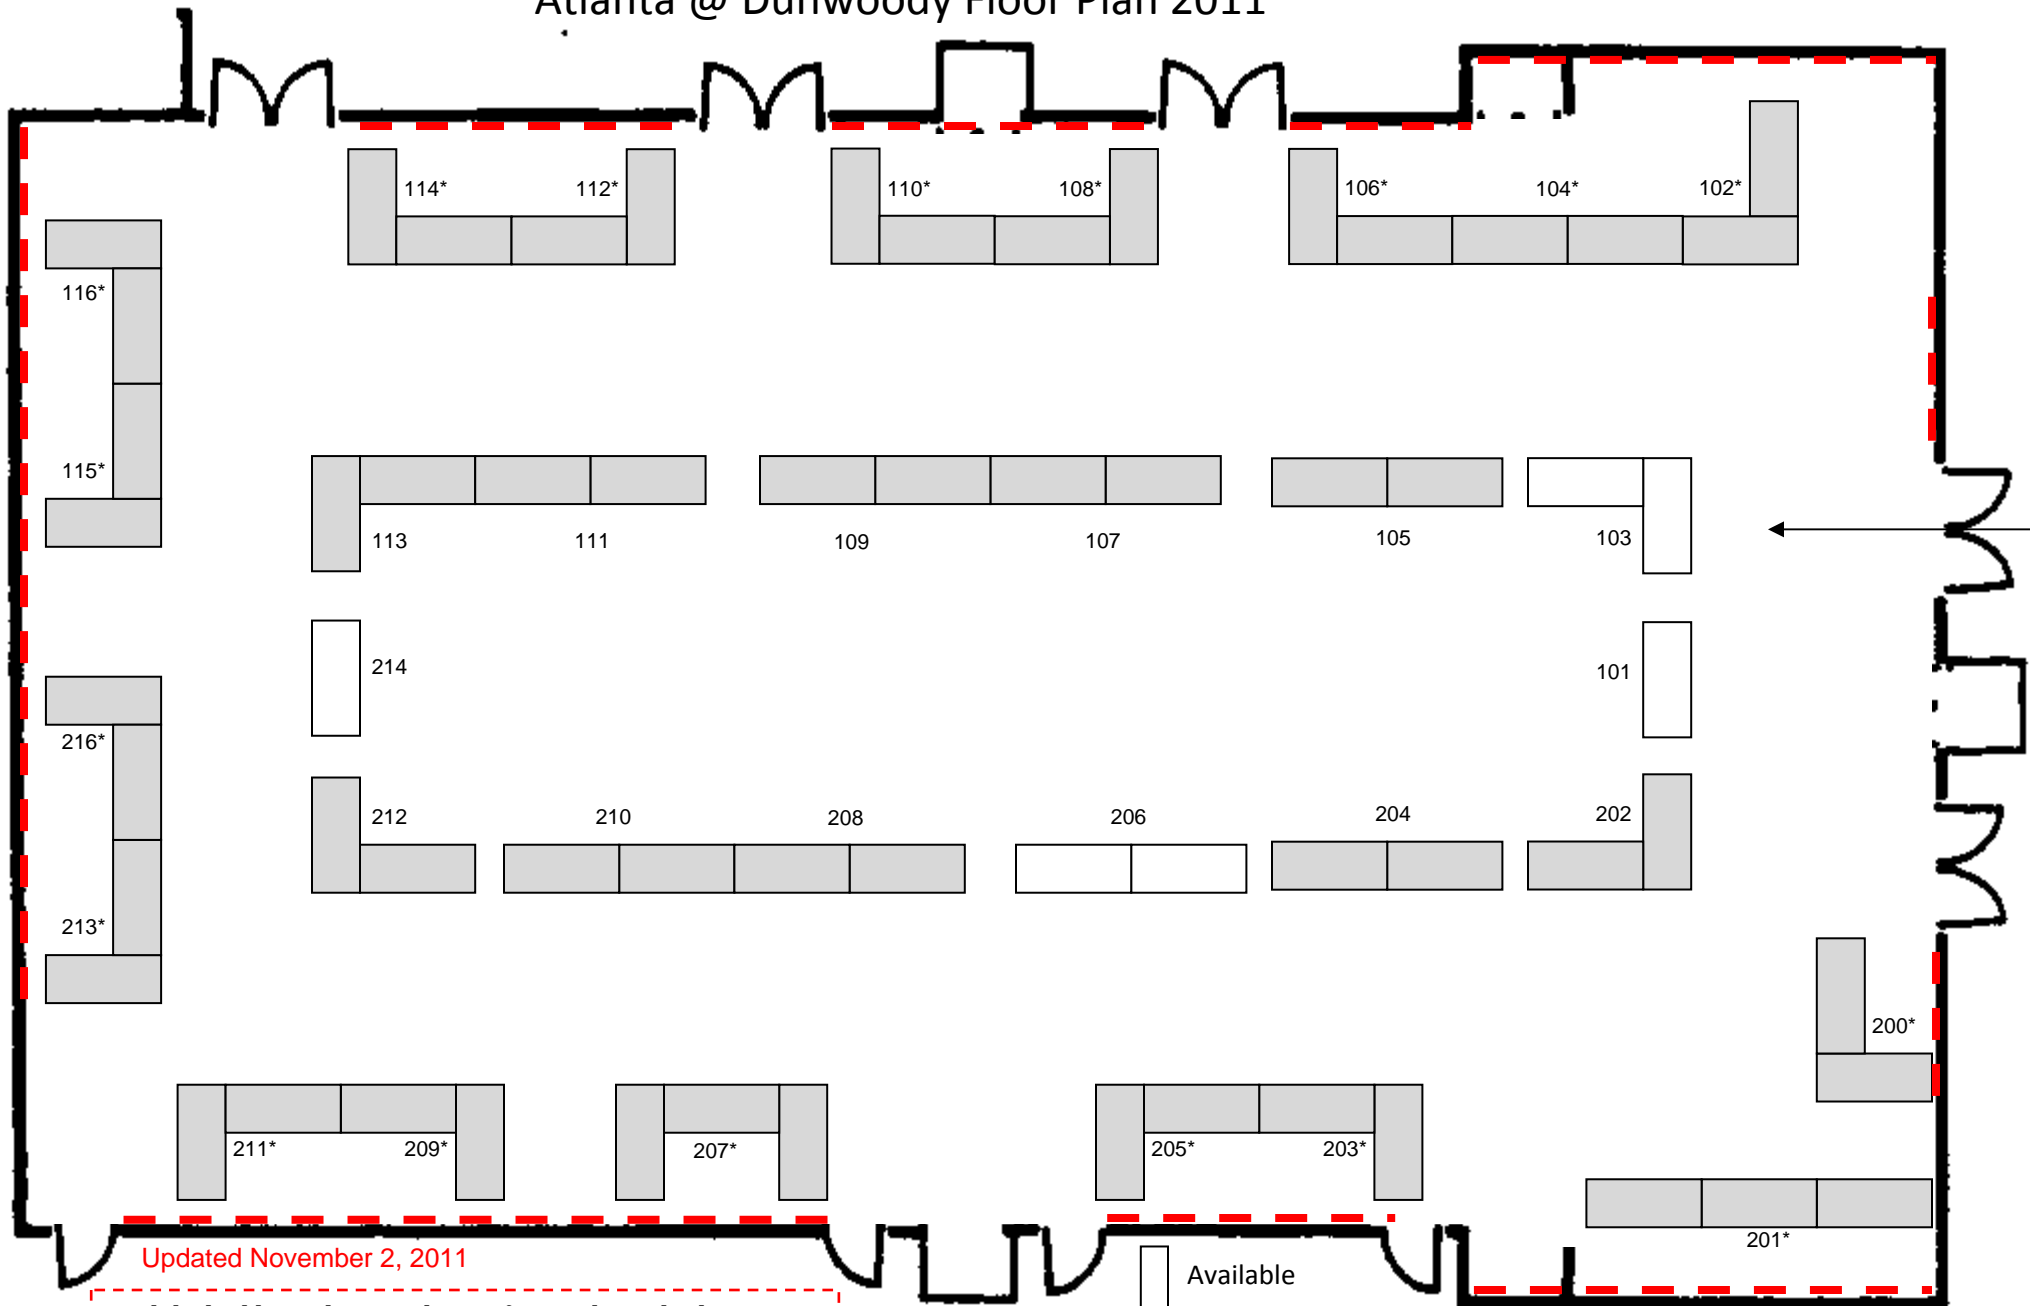

Atlanta @ Dunwoody Floor Plan 2011

Updated November 2, 2011

Red dashed lines denote where 7 foot racks and other major obstructions are allowed. Nowhere else is allowed to obstruct their neighbor's booth, subject to approval from on-site coordinator.

- Available
- Unavailable
- Pending

Subject to Change

* denotes wall booth